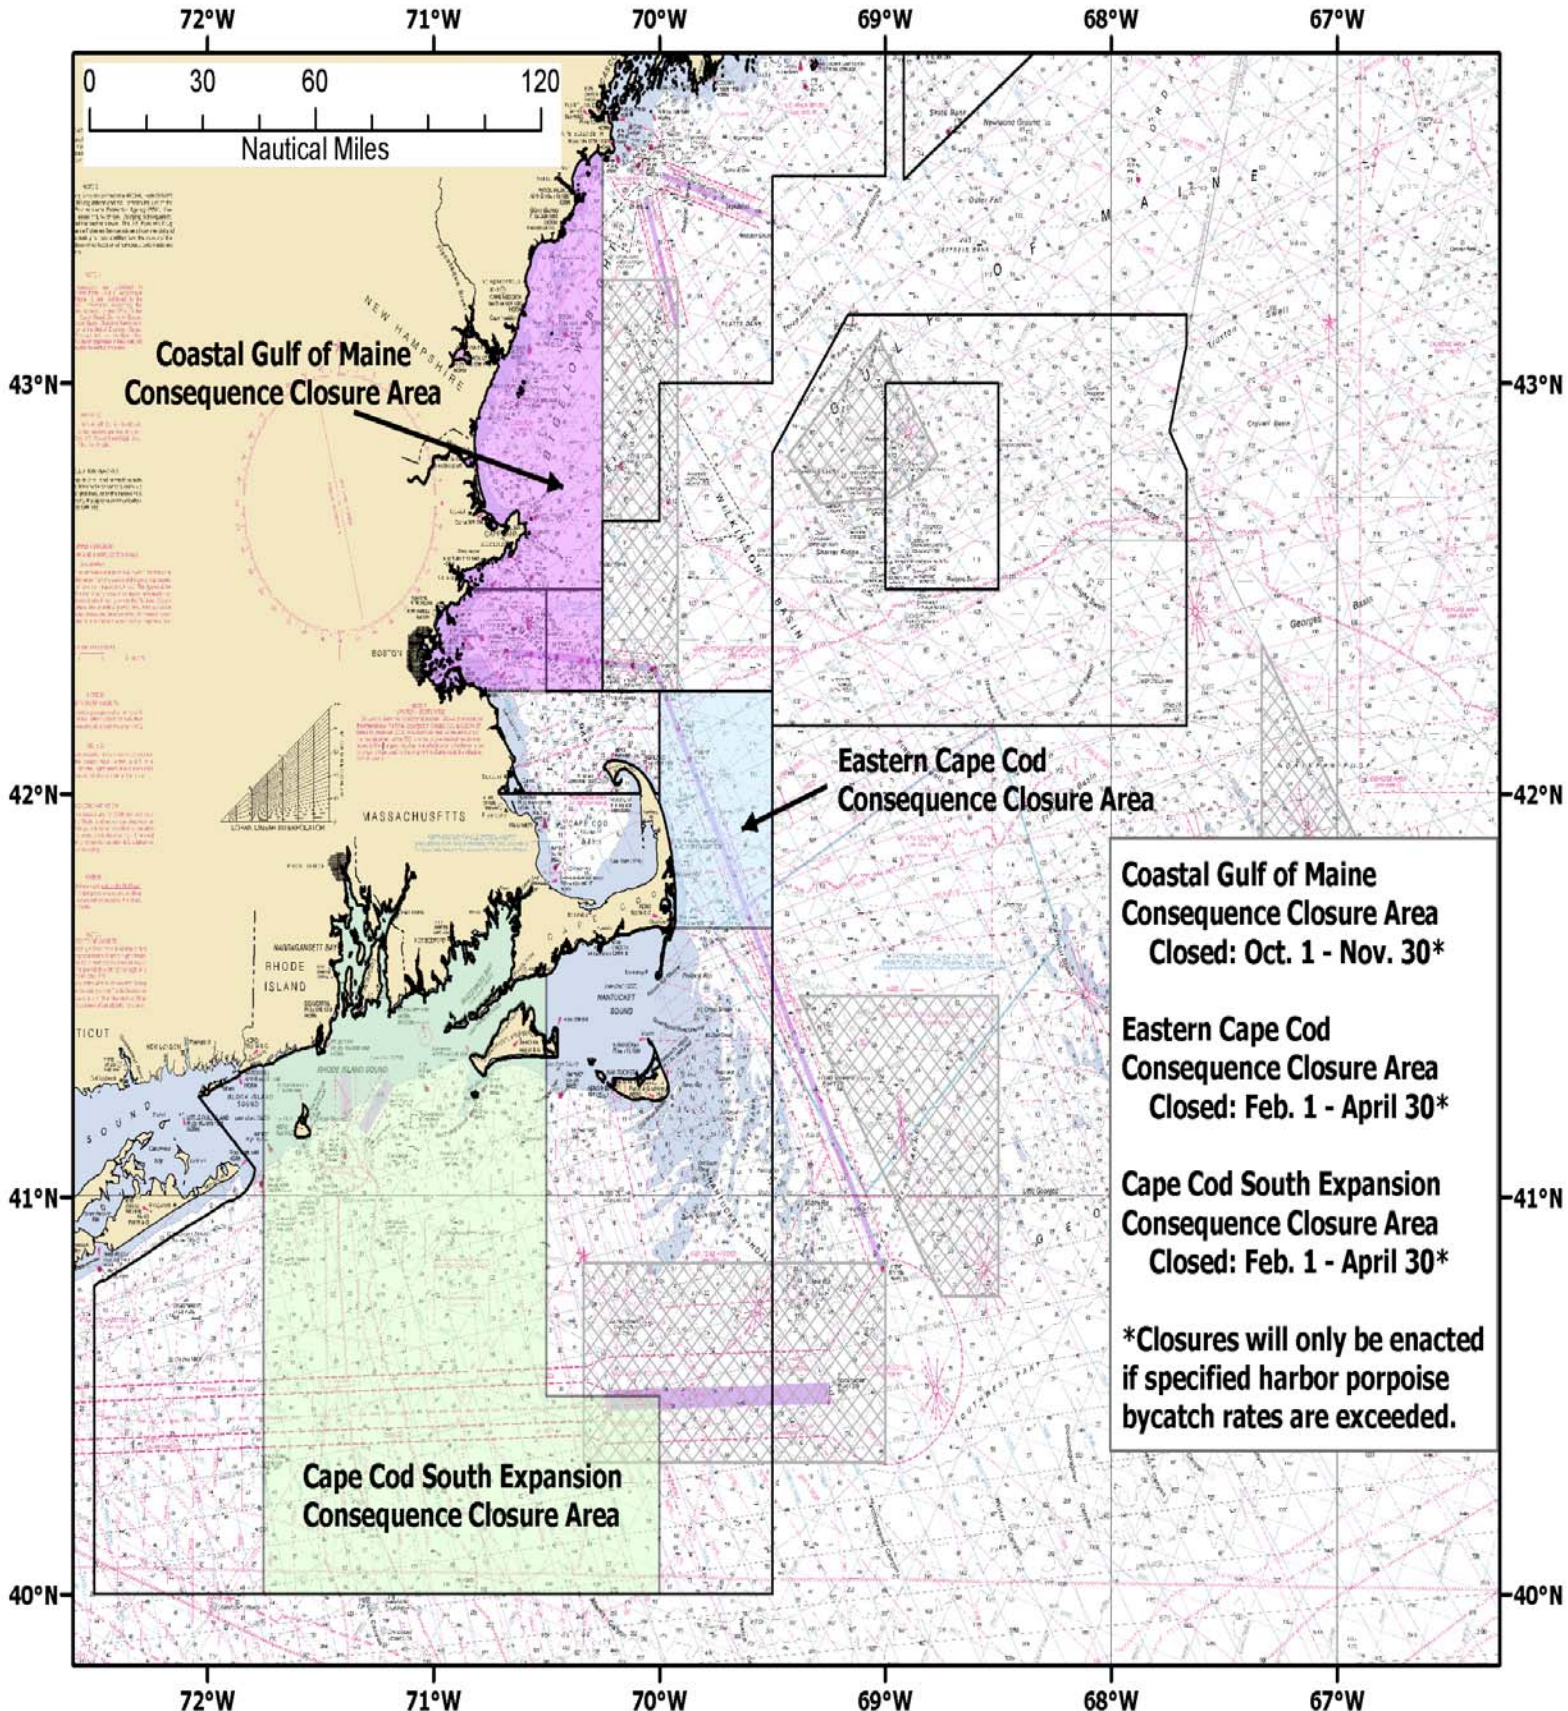

# Harbor Porpoise Take Reduction Plan Consequence Areas

- Depth units = fathoms / Not for navigational purposes

- Northeast Multispecies FMP Year-Round Closures are depicted as gray cross-hatched areas

Chart Name: West Quoddy Head to NY - East Coast

Chart #: 13006\_1